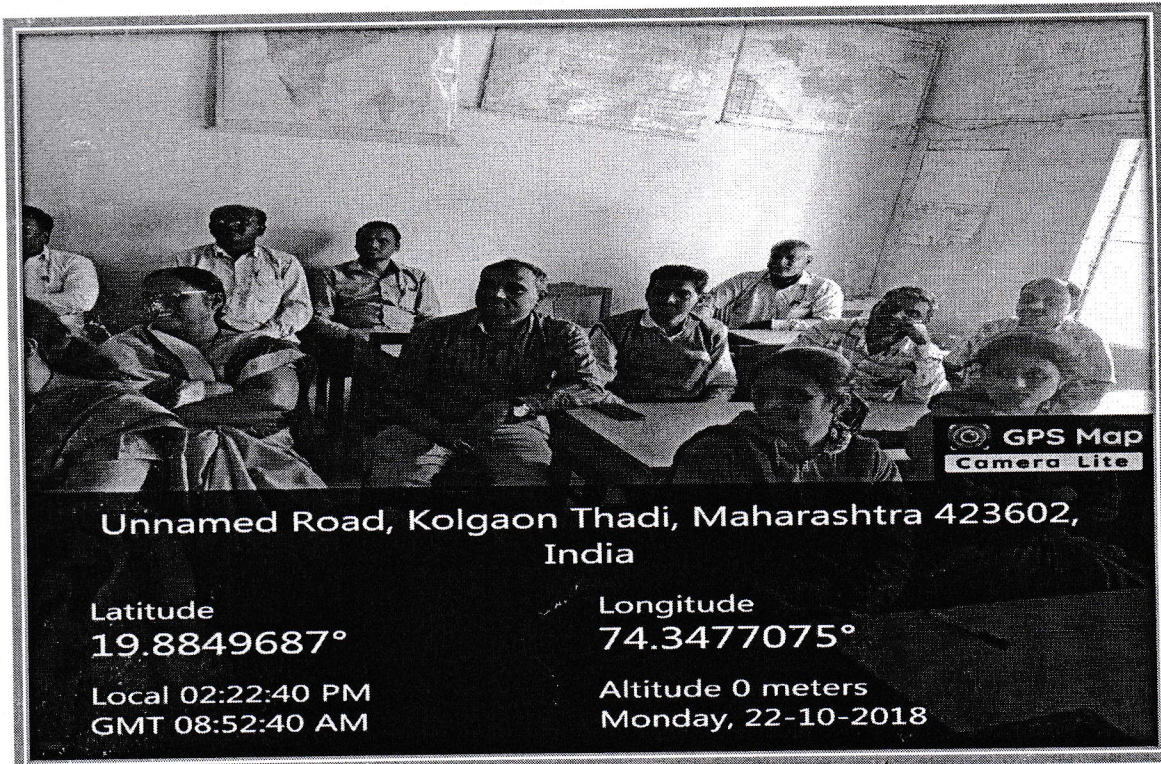

Unnamed Road, Kolgaon Thadi, Maharashtra 423602,
India

Latitude
19.8849687°

Longitude
74.3477075°

Local 02:22:40 PM
GMT 08:52:40 AM

Altitude 0 meters
Monday, 22-10-2018

C. E. O.

S. S. K. A. C. S. College
Gautamnagar, Kolpewadi
Tal. Kopargaon, Dist. A. Nagar

Principal

Sau. Sushilamai Kale Arts, Commerce
& Science College, Gautamnagar
Po. Kolpewadi, Tal. Kopargaon (A. Nagar)