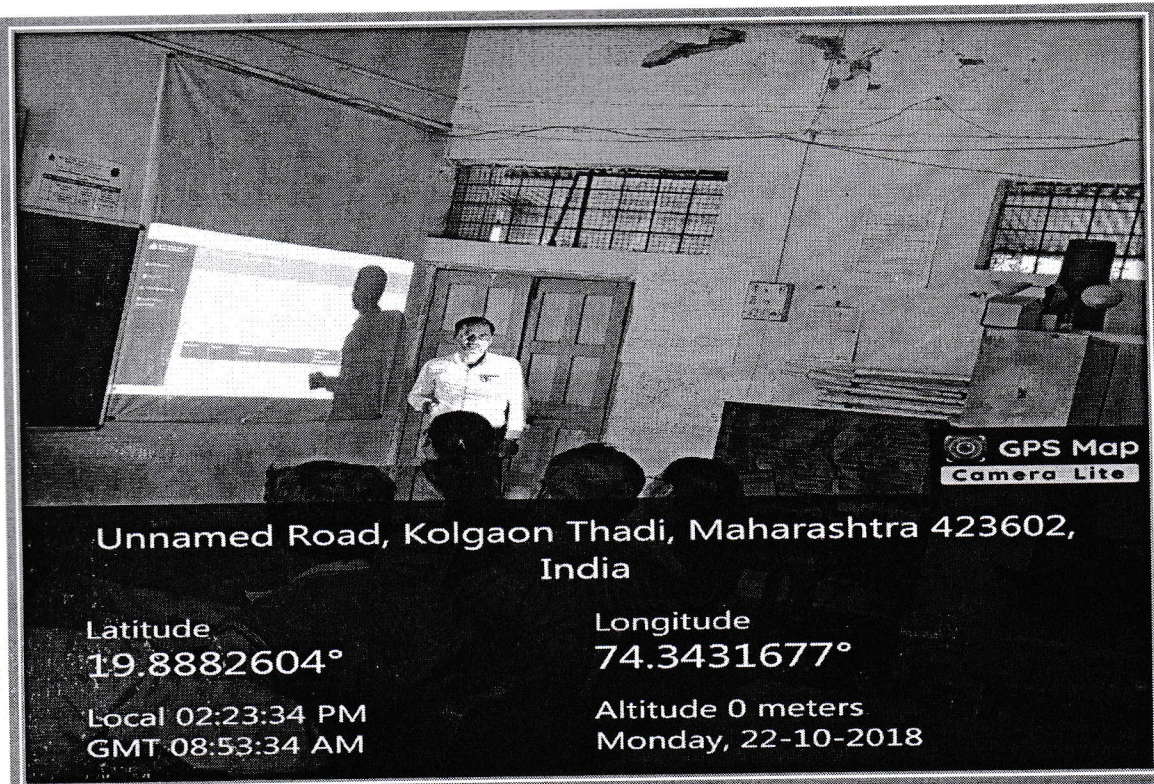

Unnamed Road, Kolgaon Thadi, Maharashtra 423602,
India

Latitude
19.8882604°

Longitude
74.3431677°

Local 02:23:34 PM
GMT 08:53:34 AM

Altitude 0 meters
Monday, 22-10-2018